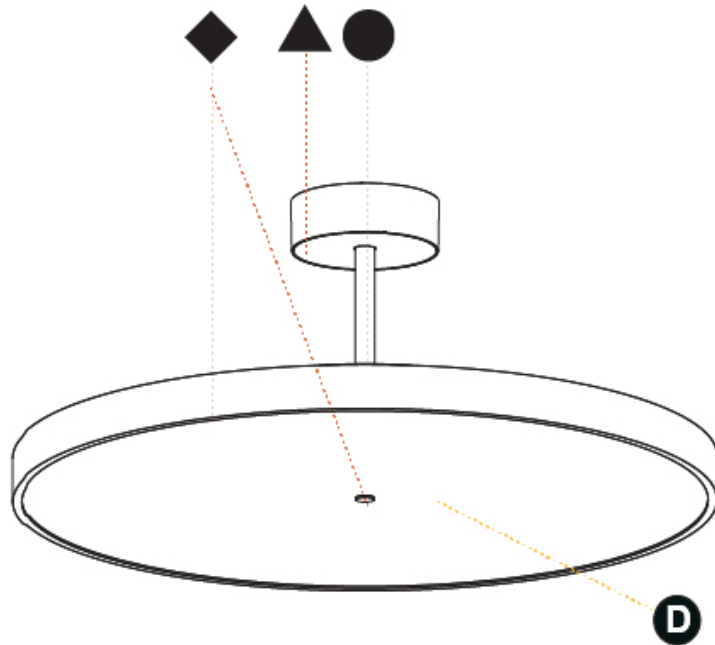

SIGN DIVA TUBE KORONA SUSPENSION

A300028-

PROJECT

TYPE

SPECIFIER

QUANTITY

DATE

A